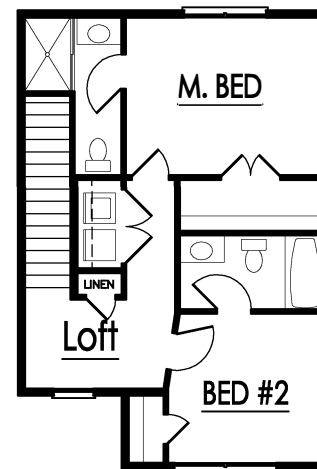

2492 Perry Boulevard NW
Atlanta, GA 30318

1ST FLOOR PLAN

2ND FLOOR PLAN

3RD FLOOR PLAN

vanhardimonhomes.com

First floor: 468
Second floor: 570
Third floor: 570
Total sq ft: 1,608
Width: 21'-0"
Depth: 40'-0"
3 bedrooms, 3.5 baths