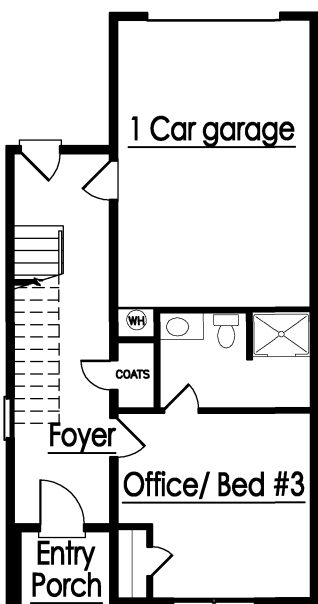

2492 Perry Boulevard NW
Atlanta, GA 30318

1ST FLOOR PLAN

2ND FLOOR PLAN

3RD FLOOR PLAN

vanhardimonhomes.com

First floor: 468
Second floor: 570
Third floor: 570
Total sq ft: 1,608
Width: 21'-0"
Depth: 40'-0"
3 bedrooms, 3.5 baths