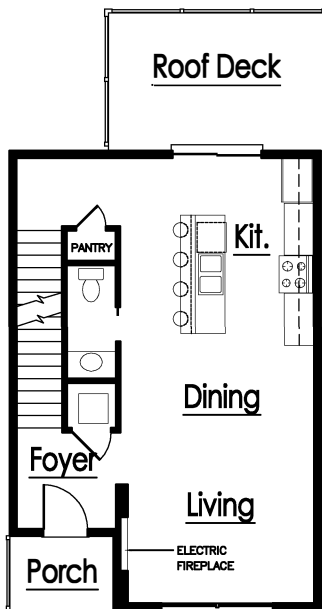

2492 Perry Boulevard NW
Atlanta, GA 30318

1ST FLOOR PLAN

2ND FLOOR PLAN

3RD FLOOR PLAN

vanhardimonhomes.com

First floor: 468
Second floor: 570
Third floor: 570
Total sq ft: 1,608
Width: 21'-0"
Depth: 40'-0"
3 bedrooms, 3.5 baths