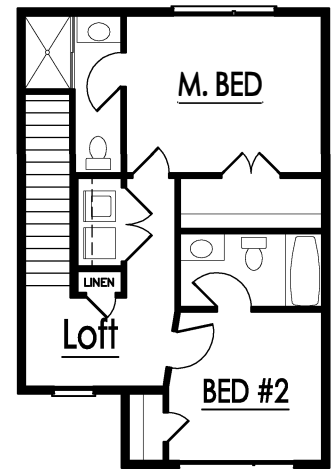

2490 Perry Boulevard NW
 Atlanta, GA 30318

1ST FLOOR PLAN

2ND FLOOR PLAN

3RD FLOOR PLAN

vanhardimonhomes.com

First floor: 468
 Second floor: 570
 Third floor: 570
 Total sq ft: 1,608
 Width: 21'-0"
 Depth: 40'-0"
 3 bedrooms, 3.5 baths