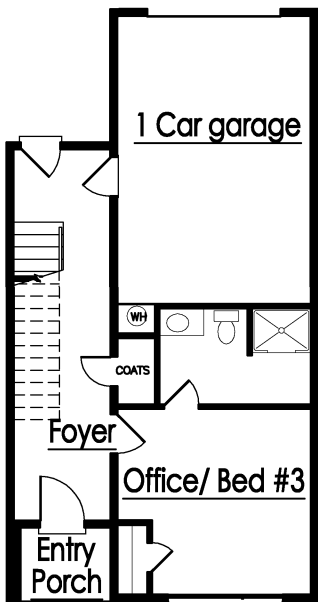

2490 Perry Boulevard NW
 Atlanta, GA 30318

1ST FLOOR PLAN

2ND FLOOR PLAN

3RD FLOOR PLAN

vanhardimonhomes.com

First floor: 468
 Second floor: 570
 Third floor: 570
 Total sq ft: 1,608
 Width: 21'-0"
 Depth: 40'-0"
 3 bedrooms, 3.5 baths