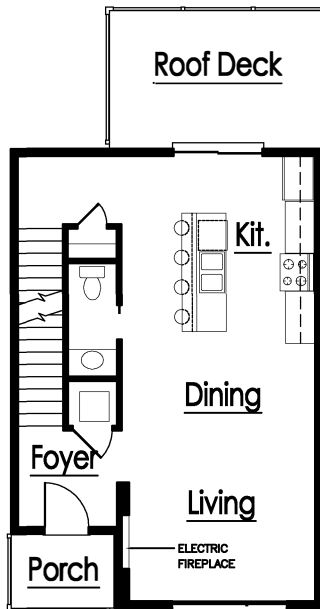

2490 Perry Boulevard NW
 Atlanta, GA 30318

1ST FLOOR PLAN

2ND FLOOR PLAN

3RD FLOOR PLAN

vanhardimonhomes.com

First floor: 468
 Second floor: 570
 Third floor: 570
 Total sq ft: 1,608
 Width: 21'-0"
 Depth: 40'-0"
 3 bedrooms, 3.5 baths