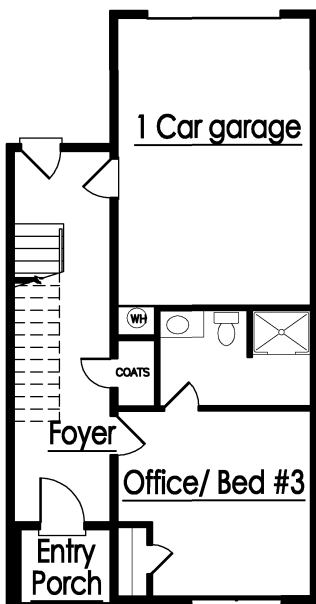

2488 Perry Boulevard NW
Atlanta, GA 30318

1ST FLOOR PLAN

2ND FLOOR PLAN

3RD FLOOR PLAN

vanhardimonhomes.com

First floor: 468
Second floor: 570
Third floor: 570
Total sq ft: 1,608
Width: 21'-0"
Depth: 40'-0"
3 bedrooms, 3.5
baths