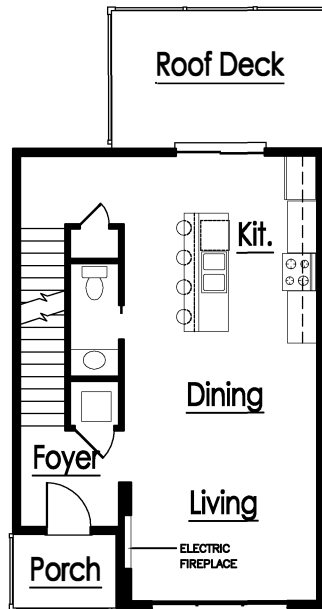

2488 Perry Boulevard NW
Atlanta, GA 30318

1ST FLOOR PLAN

2ND FLOOR PLAN

3RD FLOOR PLAN

vanhardimonhomes.com

First floor: 468
Second floor: 570
Third floor: 570
Total sq ft: 1,608
Width: 21'-0"
Depth: 40'-0"
3 bedrooms, 3.5
baths