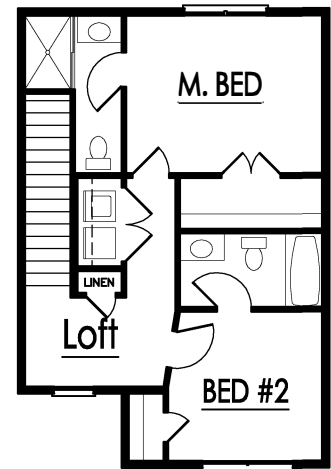

2488 Perry Boulevard NW
Atlanta, GA 30318

1ST FLOOR PLAN

2ND FLOOR PLAN

3RD FLOOR PLAN

vanhardimonhomes.com

First floor: 468
Second floor: 570
Third floor: 570
Total sq ft: 1,608
Width: 21'-0"
Depth: 40'-0"
3 bedrooms, 3.5
baths